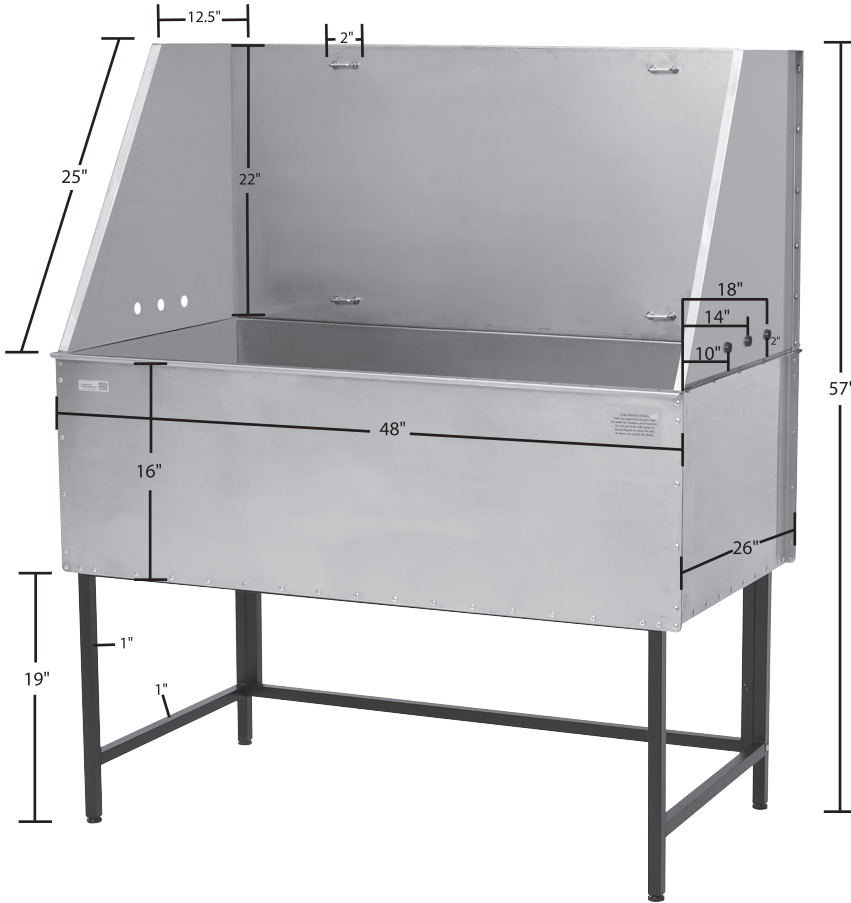

TP359 48 87 • Master Equipment Everyday Pro Deluxe Grooming Tub 48 In Stainless Steel

Accessories Included:

- Tub Rack (H-I)
- Shampoo Rack (G)
- Caulking Gun (M)
- Leg Levelers (4)
- Plumbing Hole Plugs (6)

Materials & Color:

- Tub Basin: 18 gauge, 1.2mm thick, type 304 Stainless Steel.
- Backsplash: 21 gauge, 0.8mm thick, type 304 Stainless Steel.
- Tub Legs: 21 gauge, 0.8mm thick steel with a powder-coated black finish. Leg levelers are zinc-plated steel with black polypropylene caps.
- Shampoo Rack: White vinyl-coated steel.
- Tub Rack: Grates are white polyethylene. Frame is 23 gauge, 0.7mm thick, type 304 Stainless Steel.
- Plumbing Hole Plugs: Black Nylon PA 66 Plastic.
- Grooming U-Hooks: 6 gauge, 5.2mm thick, type 304 Stainless Steel.
- Screws and Nuts: Nuts and standard bolts are Stainless Steel. Hex bolts are nickel plated steel.

Tub Rack

Shampoo Rack

Drain & Plumbing:

- Drain: 3 1/4" pre-drilled drain hole.
- Center of drain from front wall 12"
- Center of drain from back wall 12"
- Center of drain from side wall 5 1/2"