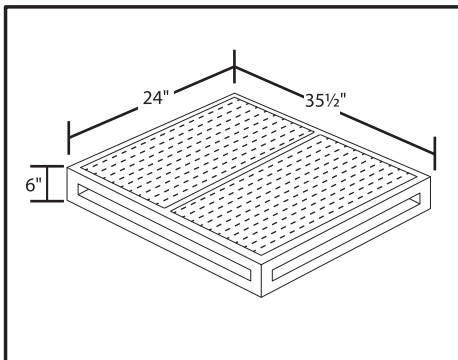

Materials & Color:

- Tub Basin: 18 gauge, 1.2mm thick, type 304 Stainless Steel.
- Backsplash: 21 gauge, 0.8mm thick, type 304 Stainless Steel.
- Tub Legs: 21 gauge, 0.8mm thick steel with a powder-coated black finish. Leg levelers are zinc-plated steel with black polypropylene caps.
- Shampoo Rack: White vinyl-coated steel.
- Tub Rack: Grates are white polyethylene. Frame is 23 gauge, 0.7mm thick, type 304 Stainless Steel.
- Plumbing Hole Plugs: Black Nylon PA 66 Plastic.
- Grooming U-Hooks: 6 gauge, 5.2mm thick, type 304 Stainless Steel.
- Screws and Nuts: Nuts and standard bolts are Stainless Steel. Hex bolts are nickel plated steel.

Tub Rack

Shampoo Rack

Drain & Plumbing:

- Drain: 3 1/4" pre-drilled drain hole.
- Center of drain from front wall 12"
- Center of drain from back wall 12"
- Center of drain from side wall 5 1/2"