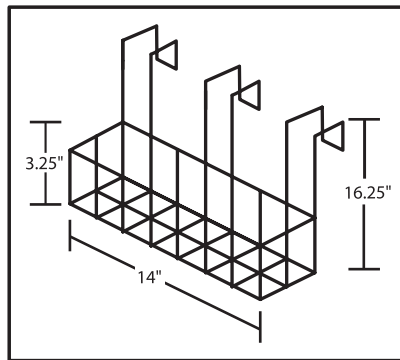

TP359 48 87 • Master Equipment Everyday Pro Deluxe Grooming Tub 48 In Stainless Steel

Accessories Included:

- Tub Rack (H-I)
- Shampoo Rack (G)
- Caulking Gun (M)
- Leg Levelers (4)
- Plumbing Hole Plugs (6)

Materials & Color:

- Tub Basin: 18 gauge, 1.2mm thick, type 304 Stainless Steel.
- Backsplash: 21 gauge, 0.8mm thick, type 304 Stainless Steel.
- Tub Legs: 21 gauge, 0.8mm thick steel with a powder-coated black finish. Leg levelers are zinc-plated steel with black polypropylene caps.
- Shampoo Rack: White vinyl-coated steel.
- Tub Rack: Grates are white polyethylene. Frame is 23 gauge, 0.7mm thick, type 304 Stainless Steel.
- Plumbing Hole Plugs: Black Nylon PA 66 Plastic.
- Grooming U-Hooks: 6 gauge, 5.2mm thick, type 304 Stainless Steel.
- Screws and Nuts: Nuts and standard bolts are Stainless Steel. Hex bolts are nickel plated steel.

Tub Rack

Shampoo Rack

Drain & Plumbing:

- Drain: 3 1/4" pre-drilled drain hole.
- Center of drain from front wall 12"
- Center of drain from back wall 12"
- Center of drain from side wall 5 1/2"