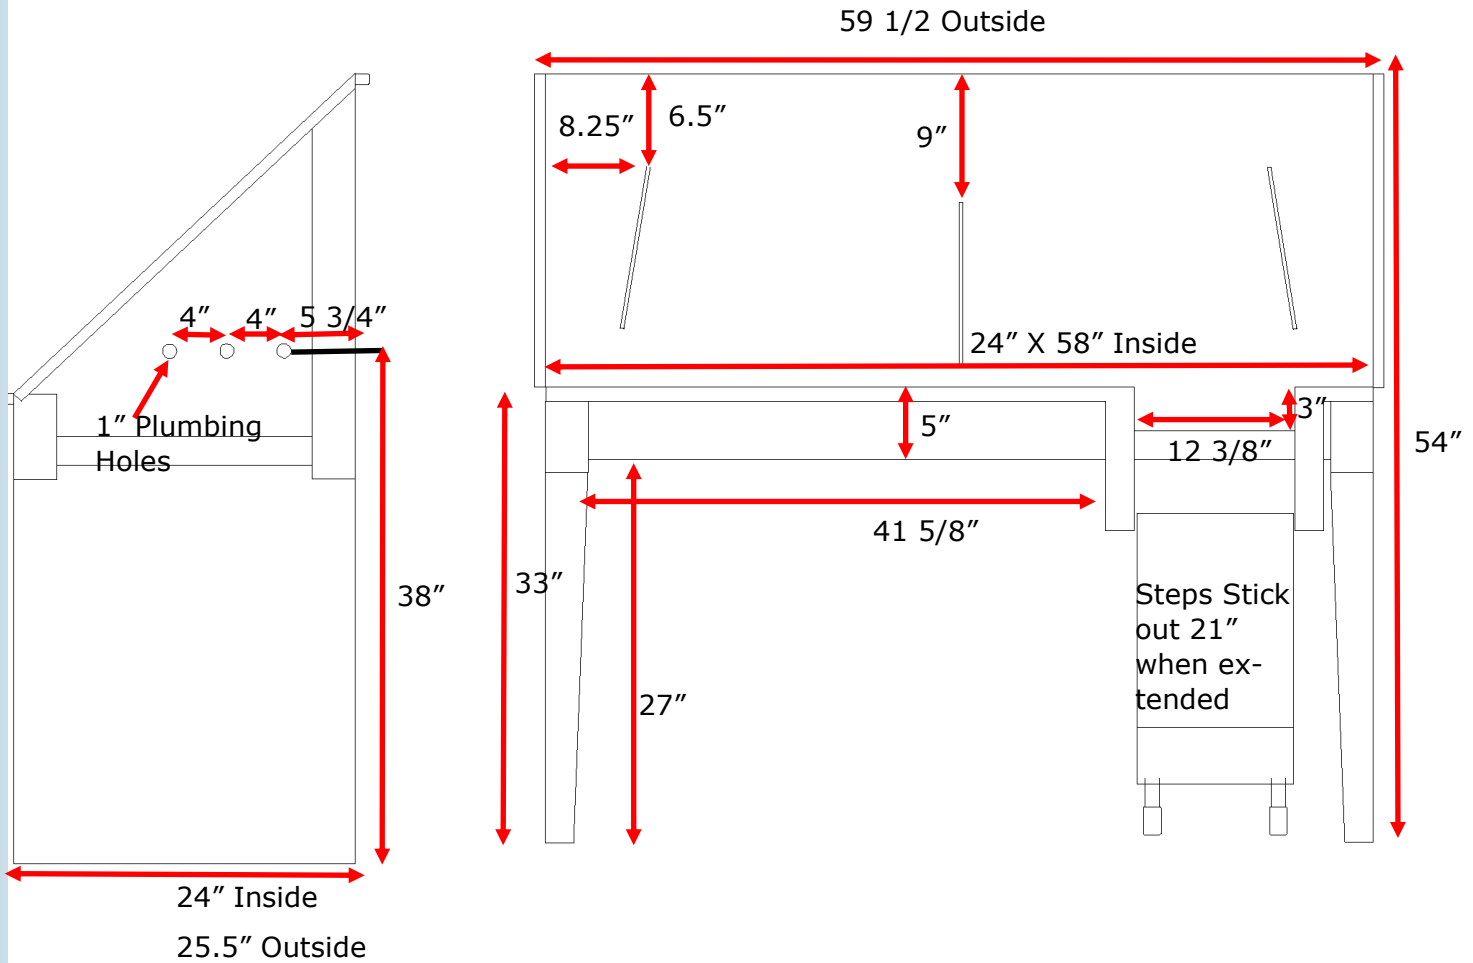

## 58" Walk Through ADA Bathing Tub

Available Models:

GB58WTADA-R

GB58WTADA-L

***The Grooming Industries Very First ADA compliant dog grooming tub is now available for anyone managing a commercial or residential building that accommodates all users.***

Groomer's Best ADA Compliant Walk-Through Bathing Tub system features all the conveniences today's groomer wants and needs. We've manufactured this tub 5" deep with taller legs to enable anybody in a wheelchair access to the tub. We've also lowered the faucet/sprayer for an easy reach, along with adding restraints to the front of the tub for an easy latch. Perfect for animals of all sizes, and includes our Lift & Slide ramp that allows for the animals ease of access and tucks away underneath the tub for your convenience. Constructed of 304 stainless steel. Includes a removable door and animal restraints. It will continue to pamper you with all these conveniences for a lifetime! Specify right or left plumbing. Raised Floor Grates, Plumbing Kit, and accessories available!

### **Features:**

- Includes non-slip ramp with lift & slide design, door and leg levelers.
- 5" deep and with taller legs so someone in a wheelchair can easily reach over and wash the dog from head to toe.
- Lowered faucets and sprayer so they're accessible; anyone in a wheelchair can reach them.
- Groomers Best exclusive animal restraint system.
- Ramp and door are on opposite side of the plumbing
- Handcrafted in the USA
- 3 Year Warranty

# 58" Walk Through ADA Bathing Tub

Available as Left or Right drain. 3.5" drain hole, located 7" on center from the left or right.

Faucet Holes are pre-punched as a 1" hole 3 holes 4" on center as pictured