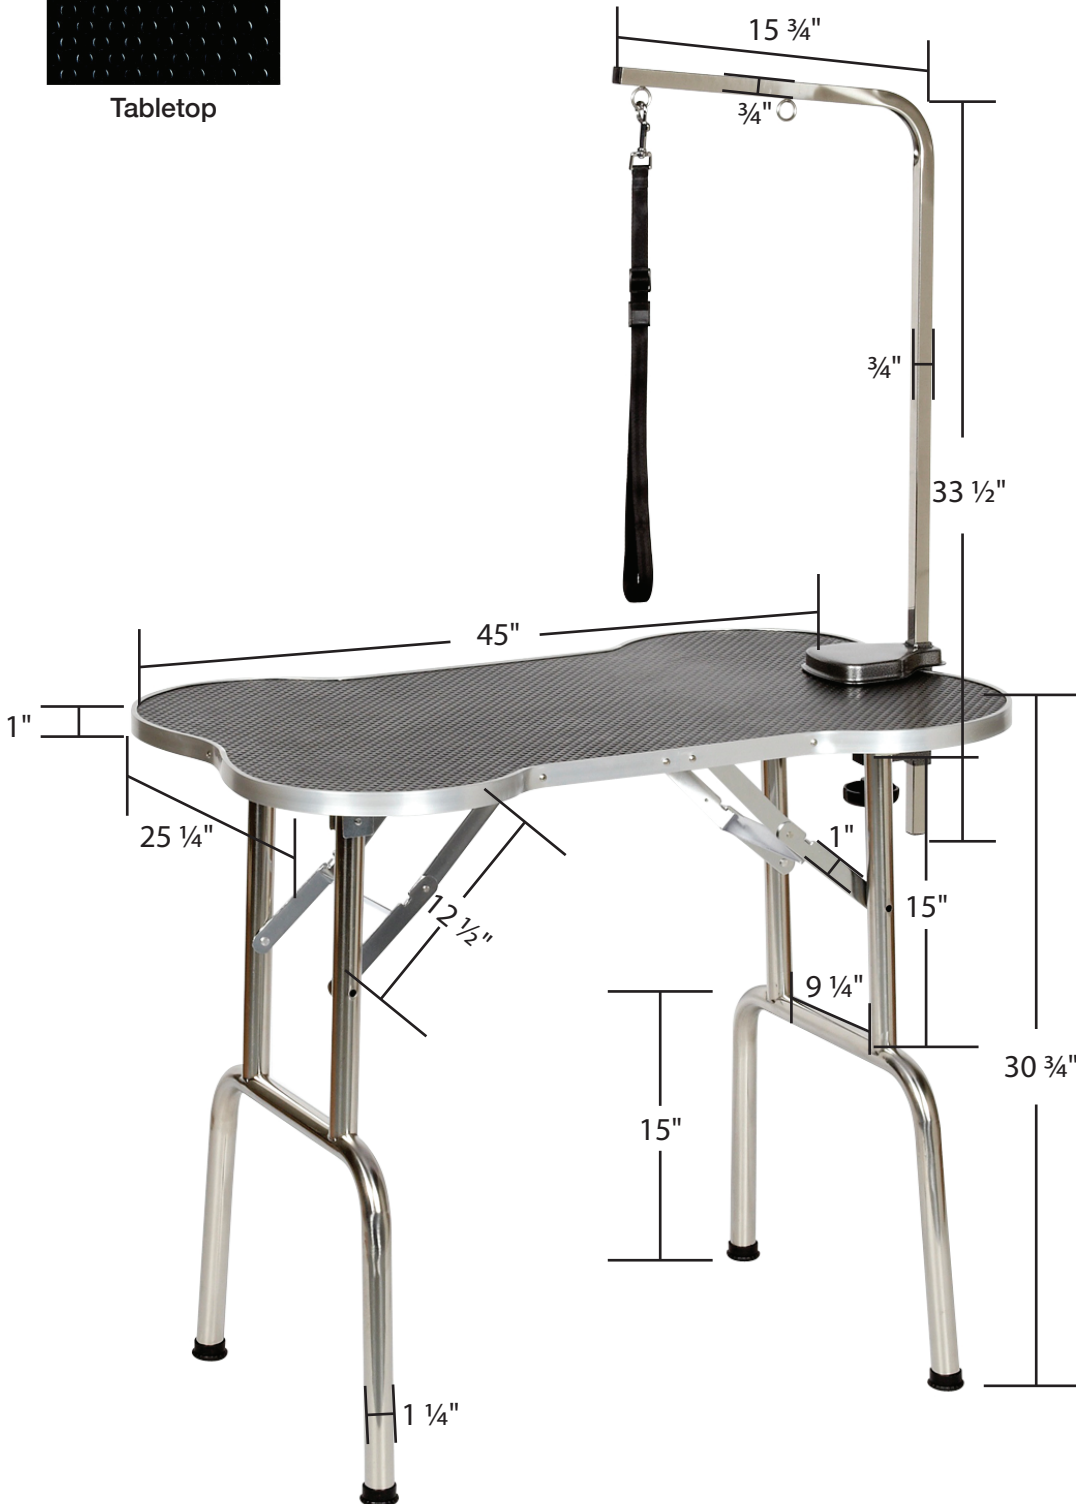

TP0126 45 17 • Master Equipment Bone Shaped Folding Table 45In Black

Tabletop

Accessories Included:

- Grooming Arm with Clamp
- 20" Grooming Loop Black
- Leg Levelers (4)

Materials & Color:

- Table Legs: 18 gauge, 1.2mm thick type 304 stainless steel.
- Tabletop: 3/4" MDF board covered in black rubber matting. Aluminum trim.
- Grooming Arm: 19 gauge, 1.1mm thick type 304 stainless steel. Clamp is 18 gauge, 1.2mm thick iron with graphite powder-coated finish. Knobs are black polypropylene. Screws are galvanized iron.
- Feet: Rubber.

Other Features:

- Weight Capacity: 220 lbs