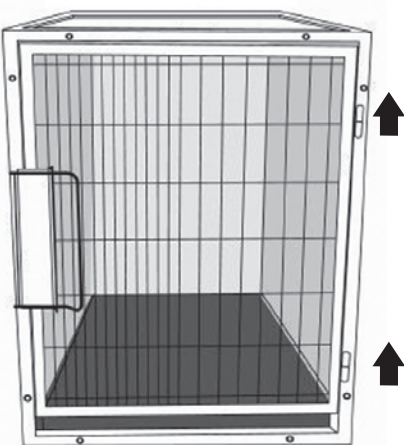

5. The doors can be taken off the hinges by lifting them straight up and off.

Care Instructions:

Clean with mild soap or a stainless-steel approved cleaner only. Do not use harsh or abrasive cleaners, bleach, or tools with metal or textured parts. These can scratch or damage the finish.

LIMITED WARRANTY

1 Year Limited Warranty covers any defects in parts, materials and workmanship.

*NOTE: Rust is not a defect and not covered under the warranty. 1 Year Limited Rust Warranty on rust-resistance not caused by user error. 1 Year Limited Warranty for parts, materials, and workmanship. Please contact Boss Pet Products Customer Service at 1-800-638-5754 regarding any defective product. Boss Pet Products will not be liable under this warranty for any defect, failure or malfunction of this product caused by normal wear, abuse, misuse, unauthorized adjustments or repairs. Boss Pet Products will not be liable for any incidental or consequential damages of any type. Any implied warranty is limited to the one-year period provided in this express warranty. Some states do not allow limitations on how long an implied warranty lasts or exclusion or limitation of incidental or consequential damages, so the above limitations or exclusions may not apply to you. Warranty is void if product has been modified in any manner, repaired by anyone other than Boss Pet Products or has been subject to unreasonable use. Warranty is valid in the United States.

Date Purchase: _____

Manufactured for

© Boss Pet Products, Inc., Danvers, MA 01923

MADE IN TAIWAN