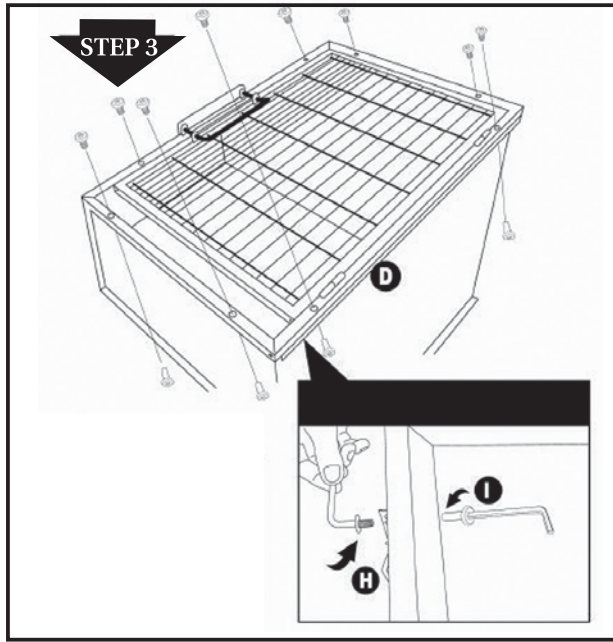

ZW1225 Stainless Steel Modular Kennel Cage Assembly Instructions Small and Medium

X34 Cage (S)
X44 Cage (M)

Parts List

(A) Side Panels	(2)
(B) Back Panel	(1)
(C) Top/Bottom Panels	(2)
(D) Front Door	(1)
(E) Allen Wrenches	(2)
(F) Floor Tray	(1)
(G) Floor Grate	(1)
(H) and (I) Front Door Fasteners	(8)
(J) Screw for Modular Kennels (S)	(38)
Screws for Modular Kennels (M)	(44)

TIP: For each step, do not completely tighten screws and bolts until all have been fitted to the structure.

1. Connect Side Panels (A) to Top and Bottom Panels (C) using Screws (J).
Note: the panel sides with the metal edging should all be facing out. The flat sides should face in.

2. Connect the Back Panel (B) to the assembled panels using Screws (J).

3. Attach the Front Panel (D) to the front of the structure using Bolts (H and I). The smaller (H) bolts should connect from the front, the Larger (I) bolts should connect from the back. Use the two Allen Wrenches (E) as shown to secure bolts during assembly.

4. Slide the Floor Tray (F) and the Floor Grate (G) into the structure.

5. The doors can be taken off the hinges by lifting them straight up and off.

Care Instructions:

Clean with mild soap or a stainless-steel approved cleaner only. Do not use harsh or abrasive cleaners, bleach, or tools with metal or textured parts. These can scratch or damage the finish.