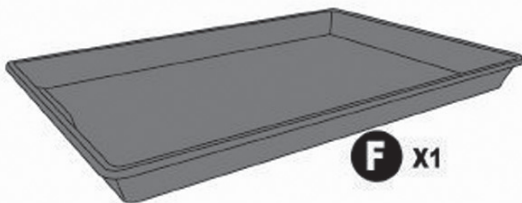

ZW1225 Stainless Steel Modular Kennel Cage Assembly Instructions Small and Medium

X34 Cage (S)
X44 Cage (M)

Parts List

(A) Side Panels	(2)
(B) Back Panel	(1)
(C) Top/Bottom Panels	(2)
(D) Front Door	(1)
(E) Allen Wrenches	(2)
(F) Floor Tray	(1)
(G) Floor Grate	(1)
(H) and (I) Front Door Fasteners	(8)
(J) Screw for Modular Kennels (S)	(38)
Screws for Modular Kennels (M)	(44)

TIP: For each step, do not completely tighten screws and bolts until all have been fitted to the structure.

1. Connect Side Panels (A) to Top and Bottom Panels (C) using Screws (J).
Note: the panel sides with the metal edging should all be facing out. The flat sides should face in.