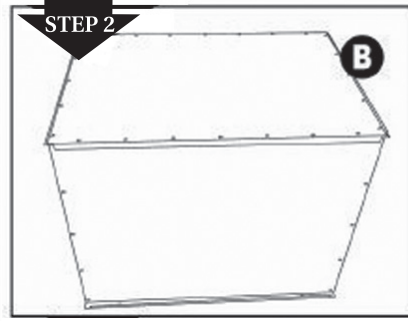

ZW1225 Stainless Steel Modular Kennel Cage Assembly Instructions Small and Medium

X34 Cage (S)
X44 Cage (M)

Parts List

(A) Side Panels	(2)
(B) Back Panel	(1)
(C) Top/Bottom Panels	(2)
(D) Front Door	(1)
(E) Allen Wrenches	(2)
(F) Floor Tray	(1)
(G) Floor Grate	(1)
(H) and (I) Front Door Fasteners	(8)
(J) Screw for Modular Kennels (S)	(38)
Screws for Modular Kennels (M)	(44)

TIP: For each step, do not completely tighten screws and bolts until all have been fitted to the structure.

1. Connect Side Panels (A) to Top and Bottom Panels (C) using Screws (J).
Note: the panel sides with the metal edging should all be facing out. The flat sides should face in.