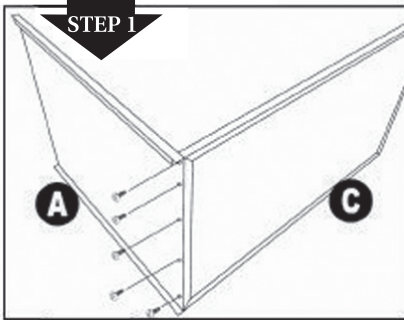

ZW1225 Stainless Steel Modular Kennel Cage Assembly Instructions Small and Medium

X34 Cage (S)
X44 Cage (M)

Parts List

(A) Side Panels	(2)
(B) Back Panel	(1)
(C) Top/Bottom Panels	(2)
(D) Front Door	(1)
(E) Allen Wrenches	(2)
(F) Floor Tray	(1)
(G) Floor Grate	(1)
(H) and (I) Front Door Fasteners	(8)
(J) Screw for Modular Kennels (S)	(38)
Screws for Modular Kennels (M)	(44)

TIP: For each step, do not completely tighten screws and bolts until all have been fitted to the structure.

1. Connect Side Panels (A) to Top and Bottom Panels (C) using Screws (J).
Note: the panel sides with the metal edging should all be facing out. The flat sides should face in.

2. Connect the Back Panel (B) to the assembled panels using Screws (J).

3. Attach the Front Panel (D) to the front of the structure using Bolts (H and I). The smaller (H) bolts should connect from the front, the Larger (I) bolts should connect from the back. Use the two Allen Wrenches (E) as shown to secure bolts during assembly.