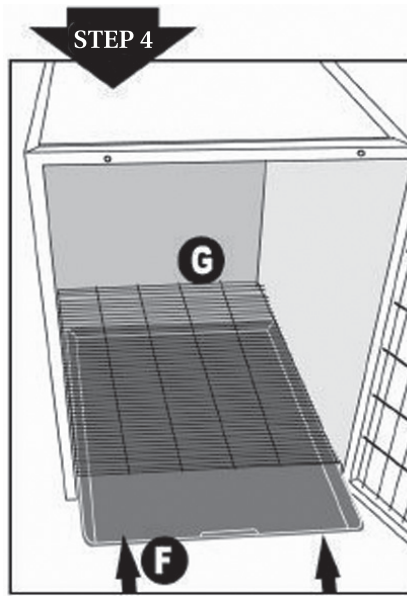

ZW1225 Stainless Steel Modular Kennel Cage Assembly Instructions Small and Medium

X34 Cage (S)
X44 Cage (M)

Parts List

(A) Side Panels	(2)
(B) Back Panel	(1)
(C) Top/Bottom Panels	(2)
(D) Front Door	(1)
(E) Allen Wrenches	(2)
(F) Floor Tray	(1)
(G) Floor Grate	(1)
(H) and (I) Front Door Fasteners	(8)
(J) Screw for Modular Kennels (S)	(38)
Screws for Modular Kennels (M)	(44)

TIP: For each step, do not completely tighten screws and bolts until all have been fitted to the structure.

1. Connect Side Panels (A) to Top and Bottom Panels (C) using Screws (J).
Note: the panel sides with the metal edging should all be facing out. The flat sides should face in.

2. Connect the Back Panel (B) to the assembled panels using Screws (J).

3. Attach the Front Panel (D) to the front of the structure using Bolts (H and I). The smaller (H) bolts should connect from the front, the Larger (I) bolts should connect from the back. Use the two Allen Wrenches (E) as shown to secure bolts during assembly.