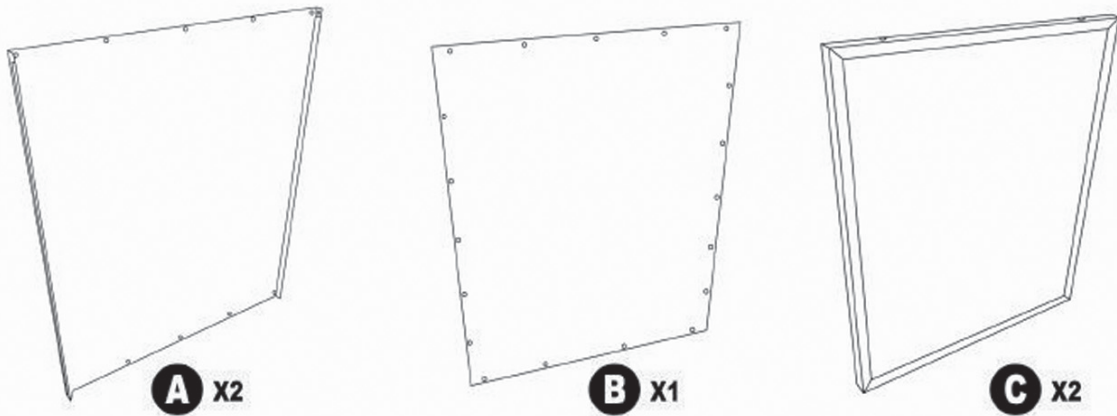

ZW1225 Stainless Steel Modular Kennel Cage Assembly Instructions Small and Medium

X34 Cage (S)
X44 Cage (M)

Parts List

(A) Side Panels	(2)
(B) Back Panel	(1)
(C) Top/Bottom Panels	(2)
(D) Front Door	(1)
(E) Allen Wrenches	(2)
(F) Floor Tray	(1)
(G) Floor Grate	(1)
(H) and (I) Front Door Fasteners	(8)
(J) Screw for Modular Kennels (S)	(38)
Screws for Modular Kennels (M)	(44)

TIP: For each step, do not completely tighten screws and bolts until all have been fitted to the structure.

1. Connect Side Panels (A) to Top and Bottom Panels (C) using Screws (J).
Note: the panel sides with the metal edging should all be facing out. The flat sides should face in.