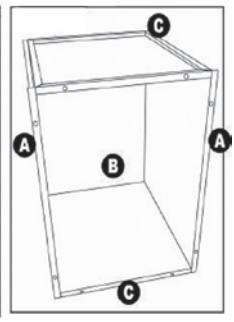

ZW1225 Stainless Steel Modular Kennel Cage Assembly Instructions Small and Medium

X34 Cage (S)
X44 Cage (M)

Parts List

(A) Side Panels	(2)
(B) Back Panel	(1)
(C) Top/Bottom Panels	(2)
(D) Front Door	(1)
(E) Allen Wrenches	(2)
(F) Floor Tray	(1)
(G) Floor Grate	(1)
(H) and (I) Front Door Fasteners	(8)
(J) Screw for Modular Kennels (S)	(38)
Screws for Modular Kennels (M)	(44)

TIP: For each step, do not completely tighten screws and bolts until all have been fitted to the structure.

1. Connect Side Panels (A) to Top and Bottom Panels (C) using Screws (J).
Note: the panel sides with the metal edging should all be facing out. The flat sides should face in.