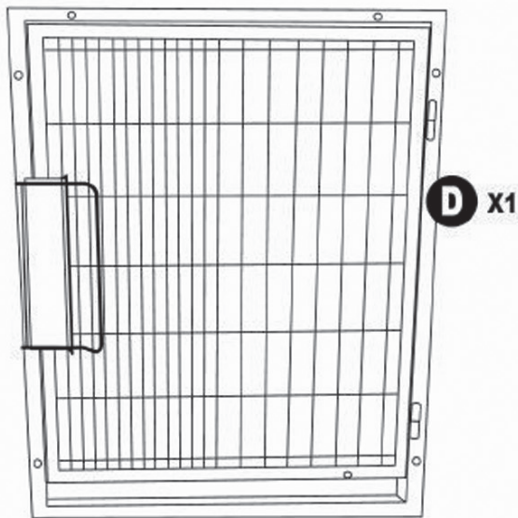

ZW1225 Stainless Steel Modular Kennel Cage Assembly Instructions Small and Medium

X34 Cage (S)
X44 Cage (M)

Parts List

(A) Side Panels	(2)
(B) Back Panel	(1)
(C) Top/Bottom Panels	(2)
(D) Front Door	(1)
(E) Allen Wrenches	(2)
(F) Floor Tray	(1)
(G) Floor Grate	(1)
(H) and (I) Front Door Fasteners	(8)
(J) Screw for Modular Kennels (S)	(38)
Screws for Modular Kennels (M)	(44)

TIP: For each step, do not completely tighten screws and bolts until all have been fitted to the structure.

1. Connect Side Panels (A) to Top and Bottom Panels (C) using Screws (J).
Note: the panel sides with the metal edging should all be facing out. The flat sides should face in.