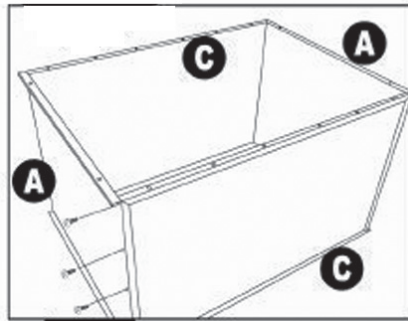

ZW1225 Stainless Steel Modular Kennel Cage Assembly Instructions Small and Medium

X34 Cage (S)
X44 Cage (M)

Parts List

(A) Side Panels	(2)
(B) Back Panel	(1)
(C) Top/Bottom Panels	(2)
(D) Front Door	(1)
(E) Allen Wrenches	(2)
(F) Floor Tray	(1)
(G) Floor Grate	(1)
(H) and (I) Front Door Fasteners	(8)
(J) Screw for Modular Kennels (S)	(38)
Screws for Modular Kennels (M)	(44)

TIP: For each step, do not completely tighten screws and bolts until all have been fitted to the structure.

1. Connect Side Panels (A) to Top and Bottom Panels (C) using Screws (J).
Note: the panel sides with the metal edging should all be facing out. The flat sides should face in.