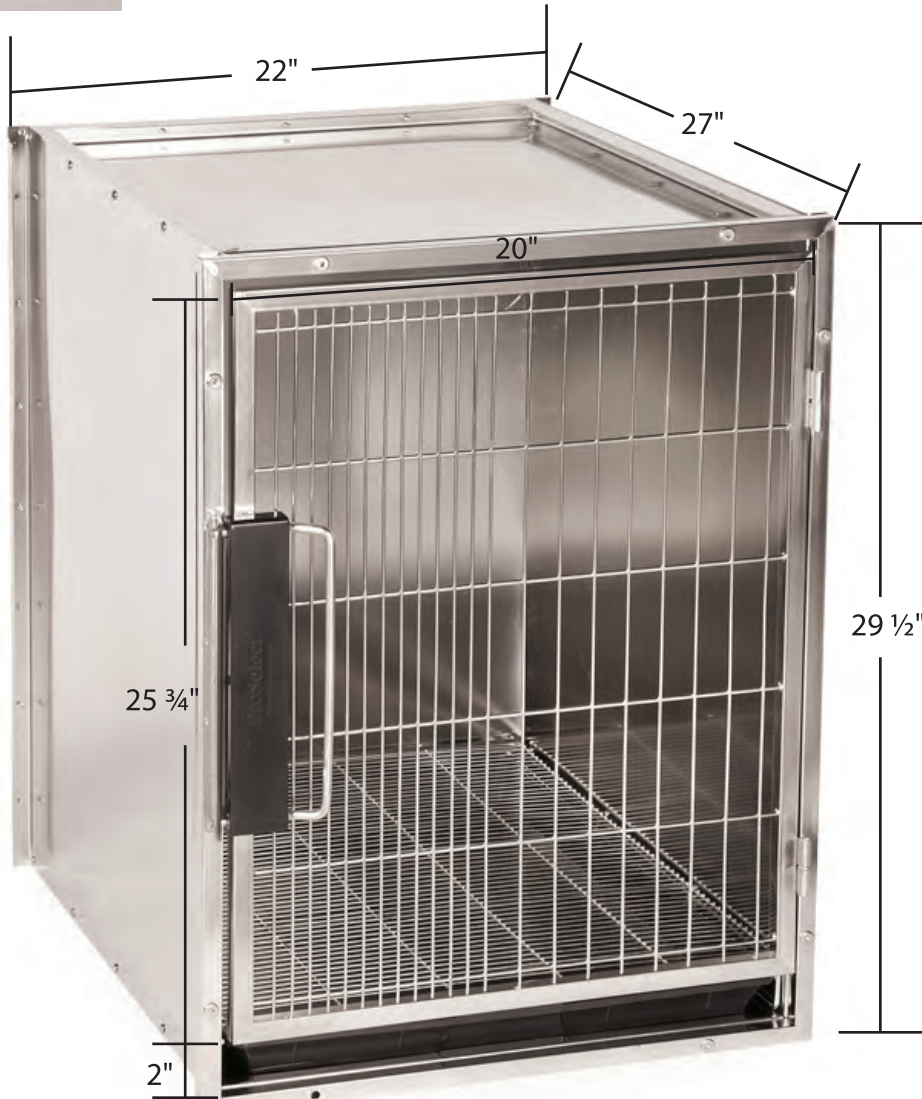

ZW1225 30 ProSelect Stainless Steel Modular Kennel Cage Medium

Accessories Included:

- Floor Grate
- Floor Tray
- Card Holder

Materials & Color:

- Cage Frame: 22 gauge, 0.8mm thick type 304 stainless steel.
- Cage Bars: 22 gauge, 0.8mm type 304 stainless steel.
- Door Latch: 8mm thick type 304 stainless steel.
- Door Handle Cover: Black ABS Plastic.
- Floor Grate: Vertical bars are 7 gauge, 4.5mm thick type 304 stainless steel. Horizontal bars are 12 gauge, 2.6mm thick type 304 stainless steel.
- Floor Tray: Black ABS Plastic.
- Card Holder: Aluminum.

Wire Spacing:

- Door Panel: Horizontal Wire Spacing is 0.5", 4.5". Vertical Wire Spacing is 0.6", 0.5", 1.1".
- Floor Grate: Horizontal Wire Spacing is 3.75". Vertical Wire Spacing is 0.4".

Door Handle = 10"L x 1 3/4"W

Floor Grate

Floor Tray

Card Holder