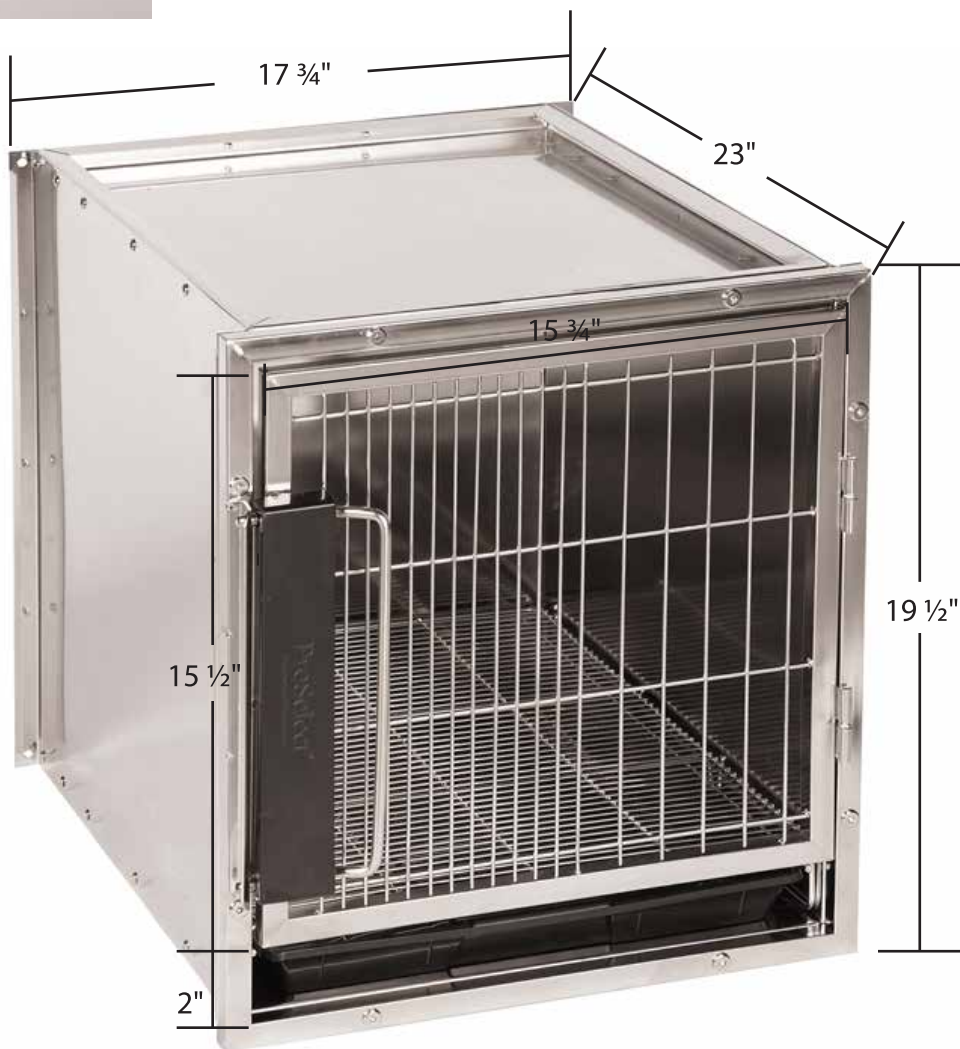

ZW1225 24 ProSelect Stainless Steel Modular Kennel Cage Small

- Accessories Included:**
- Floor Grate
 - Floor Tray
 - Card Holder

- Materials & Color:**
- Cage Frame: 23 gauge, 0.7mm thick type 304 stainless steel.
 - Cage Bars: 22 gauge, 0.8mm type 304 stainless steel.
 - Door Latch: 8mm thick type 304 stainless steel.
 - Door Handle Cover: Black ABS Plastic.
 - Floor Grate: Vertical bars are 7 gauge, 4.5mm thick type 304 stainless steel. Horizontal bars are 12 gauge, 2.6mm thick type 304 stainless steel.
 - Floor Tray: Black ABS plastic.
 - Card Holder: Aluminum.

- Wire Spacing:**
- Door Panel: Horizontal Wire Spacing is 0.6", 4.5". Vertical Wire Spacing is 0.6", 0.5", 1.1".
 - Floor Grate: Horizontal Wire Spacing is 3.75". Vertical Wire Spacing is 0.4".

Door Handle = 10"L x 1 3/4"W

Floor Grate

Floor Tray

Card Holder