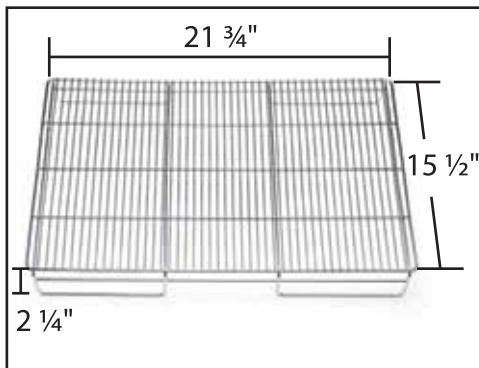

1. **Accessories Included:**
2. Floor Grate
   - Floor Tray
   - Card Holder

1. **Materials & Color:**
2. Cage Frame: 23 gauge, 0.7mm thick type 304 stainless steel.
   - Cage Bars: 22 gauge, 0.8mm type 304 stainless steel.
   - Door Latch: 8mm thick type 304 stainless steel.
   - Door Handle Cover: Black ABS Plastic.
   - Floor Grate: Vertical bars are 7 gauge, 4.5mm thick type 304 stainless steel. Horizontal bars are 12 gauge, 2.6mm thick type 304 stainless steel.
   - Floor Tray: Black ABS plastic.
   - Card Holder: Aluminum.

1. **Wire Spacing:**
2. Door Panel: Horizontal Wire Spacing is 0.6", 4.5". Vertical Wire Spacing is 0.6", 0.5", 1.1".
   - Floor Grate: Horizontal Wire Spacing is 3.75". Vertical Wire Spacing is 0.4".

Door Handle = 10"L x 1 3/4"W

Floor Grate