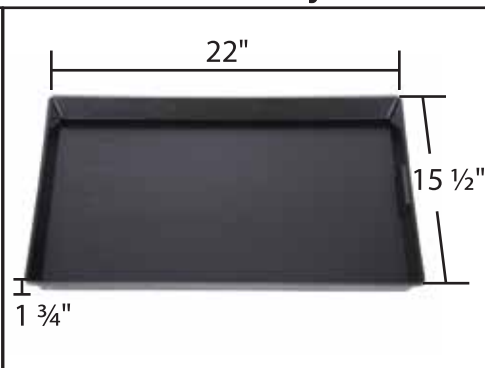

ZW1225 24 ProSelect Stainless Steel Modular Kennel Cage Small

1. **Accessories Included:**
2. Floor Grate
   - Floor Tray
   - Card Holder

1. **Materials & Color:**
2. Cage Frame: 23 gauge, 0.7mm thick type 304 stainless steel.
   - Cage Bars: 22 gauge, 0.8mm type 304 stainless steel.
   - Door Latch: 8mm thick type 304 stainless steel.
   - Door Handle Cover: Black ABS Plastic.
   - Floor Grate: Vertical bars are 7 gauge, 4.5mm thick type 304 stainless steel. Horizontal bars are 12 gauge, 2.6mm thick type 304 stainless steel.
   - Floor Tray: Black ABS plastic.
   - Card Holder: Aluminum.

1. **Wire Spacing:**
2. Door Panel: Horizontal Wire Spacing is 0.6", 4.5". Vertical Wire Spacing is 0.6", 0.5", 1.1".
   - Floor Grate: Horizontal Wire Spacing is 3.75". Vertical Wire Spacing is 0.4".

Door Handle = 10"L x 1 3/4"W

Floor Tray